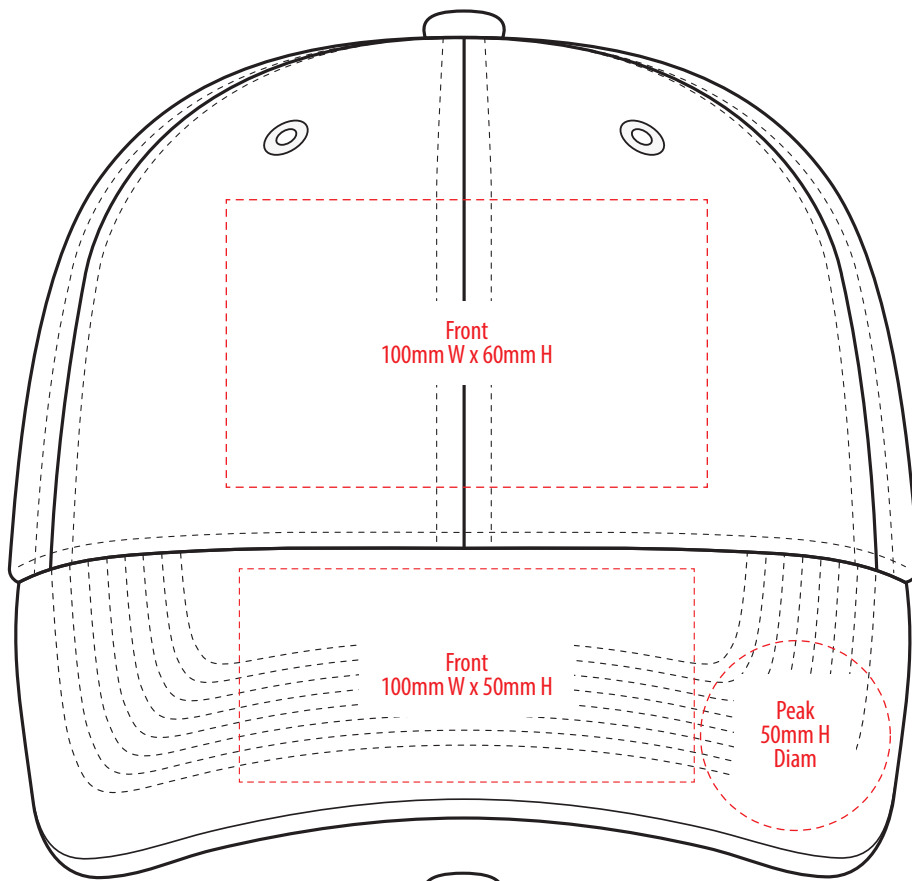

4058

COLOUR

NOTE:

The maximum decoration area is a guide only and is greatly dependant on the logo shape.

NOTE:

The maximum decoration area is a guide only and is greatly dependant on the logo shape.

NOTE:

The maximum decoration area is a guide only and is greatly dependant on the logo shape.